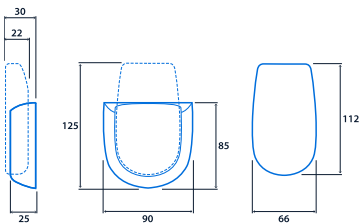

Dimensions