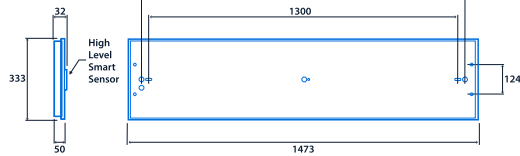

IP20

Up to 146.1 LL/CW

SMARTSCAN

LUXGUARD

Specification

Mounting	Surface	IP rating	IP20
Max presence detection height	18 m		

Lighting

Optic	Opal diffuser	Lumen output	9,540 lm - 33,450 lm
Efficacy	Up to 146.1 LL/CW		

Emergency data

Emergency lumen output	550 lm	Emergency type	Maintained
Emergency duration	3 hours	Battery specification	Nickel Metal Hydride (NiMH)

Power

LED power	65 W - 215 W	Circuit power	68 W - 229 W
-----------	--------------	---------------	--------------

Dimensions

Dual line - 65/112/175W

Quad line - 190/215W

View the range

Information is correct as of 21 Dec 2024, however must not be interpreted as a guarantee of individual product performance and/or characteristics. We reserve the right to alter specifications and designs without prior notice.