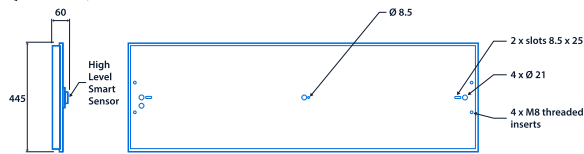

IP20

Up to 146.1 LL/CW

SMARTSCAN

LUXGUARD

Specification

Mounting	Surface	IP rating	IP20
Max presence detection height	18 m		

Lighting

Optic	Opal diffuser	Lumen output	9,540 lm - 33,450 lm
Efficacy	Up to 146.1 LL/CW		

Dimensions

Dual line - 65/112/175W

Quad line - 190/215W

View the range

Information is correct as of 21 Dec 2024, however must not be interpreted as a guarantee of individual product performance and/or characteristics. We reserve the right to alter specifications and designs without prior notice.