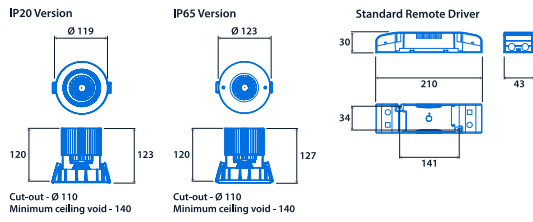

1,270 lm - 2,110 lm

Efficacy

Up to 91.7 LL/CW

Power

LED power

14 W - 20 W

Circuit power

17 W - 23 W

UKCA	Yes	CE	Yes
Energy efficiency class	This product contains a light source of energy efficiency class E		

Dimensions

View the range

Information is correct as of 16 Oct 2024, however must not be interpreted as a guarantee of individual product performance and/or characteristics. We reserve the right to alter specifications and designs without prior notice.