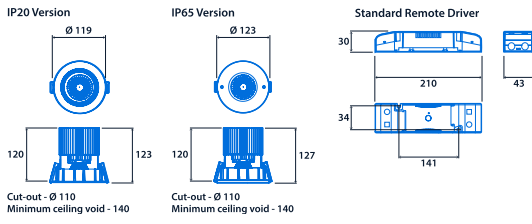

Notes: CRI 80 version available to special order (minimum order quantity applies)

Up to IP65 (IP20 above ceiling)

Up to 91.7 LL/CW

Specification

Mounting	Recessed	IP rating	Up to IP65 (IP20 above ceiling)
----------	----------	-----------	---------------------------------

Lighting

Lumen output	1,270 lm - 2,110 lm	Efficacy	Up to 91.7 LL/CW
--------------	---------------------	----------	------------------

Power

LED power	14 W - 20 W	Circuit power	17 W - 23 W
-----------	-------------	---------------	-------------

Dimensions

View the range

Information is correct as of 22 Dec 2024, however must not be interpreted as a guarantee of individual product performance and/or characteristics. We reserve the right to alter specifications and designs without prior notice.