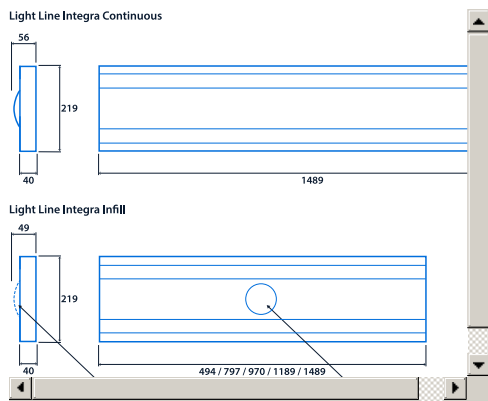

LED characteristics

CRI	80+	Colour temperature	4000 K
Rated life (hours)	90 K - L80/B10		

Compliance

UKCA	Yes	CE	Yes
Energy efficiency class	This product contains a light source of energy efficiency class A	SmartScan wireless standards compliance	Europe: EN 300 220-1 V2.4.1/ EN 301 489-3 V1.6.1. Australasia: ACMA 2014 Radio Communication Standard 2014. Thorlux Patented Wireless Technology - GB2575724

Dimensions

Information is correct as of 16 Oct 2024, however must not be interpreted as a guarantee of individual product performance and/or characteristics. We reserve the right to alter specifications and designs without prior notice.