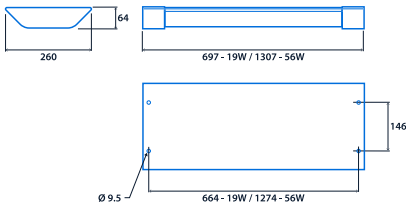

Specification

Mounting	Surface	IP rating	IP65
Impact rating	IK11	Nominal size	700 mm 1300 mm
Max presence detection height	4 m		

Lighting

Optic	Clear prismatic cover	Lumen output	1,635 lm - 5,060 lm
Efficacy	Up to 83.0 LL/CW		

Emergency data

Emergency lumen output	380 lm	Emergency type	Maintained
Emergency duration	3 hours	Battery specification	Nickel Metal Hydride (NiMH)

Power

LED power	19 W - 56 W	Circuit power	22 W - 61 W
-----------	-------------	---------------	-------------

Dimensions

View the range

Information is correct as of 16 Oct 2024, however must not be interpreted as a guarantee of individual product performance and/or characteristics. We reserve the right to alter specifications and designs without prior notice.