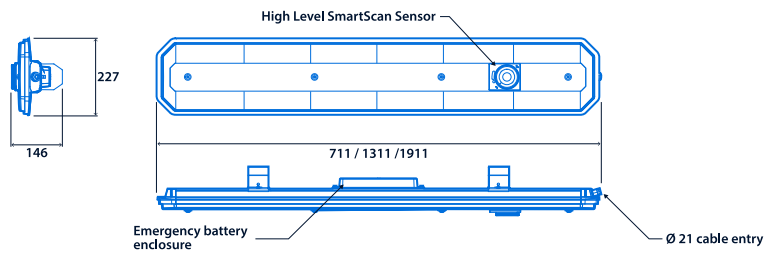

Power

LED power	101 W - 334 W	Circuit power	110 W - 352 W

LED characteristics

CRI	80+	Colour temperature	4000 K
Rated life (hours)	100 K - L70/B10		

Dimensions