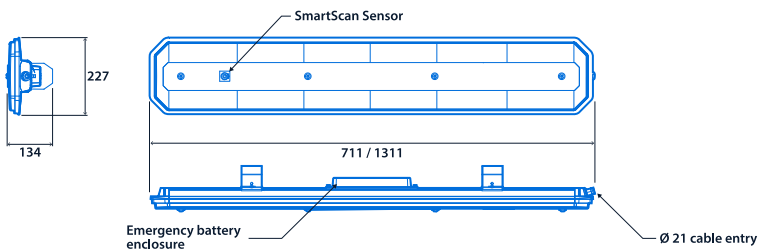

LED characteristics

CRI	80+	Colour temperature	4000 K
Rated life (hours)	100 K - L70/B10		

Compliance

Ball impact resistance	DIN EN 18032 Part 3 and DIN VDE 0710 Part 13	SmartScan wireless standards compliance	Europe: EN 300 220-1 V2.4.1/ EN 301 489-3 V1.6.1. Australasia: ACMA 2014 Radio Communication Standard 2014. Thorlux Patented Wireless Technology - GB2575724

Dimensions